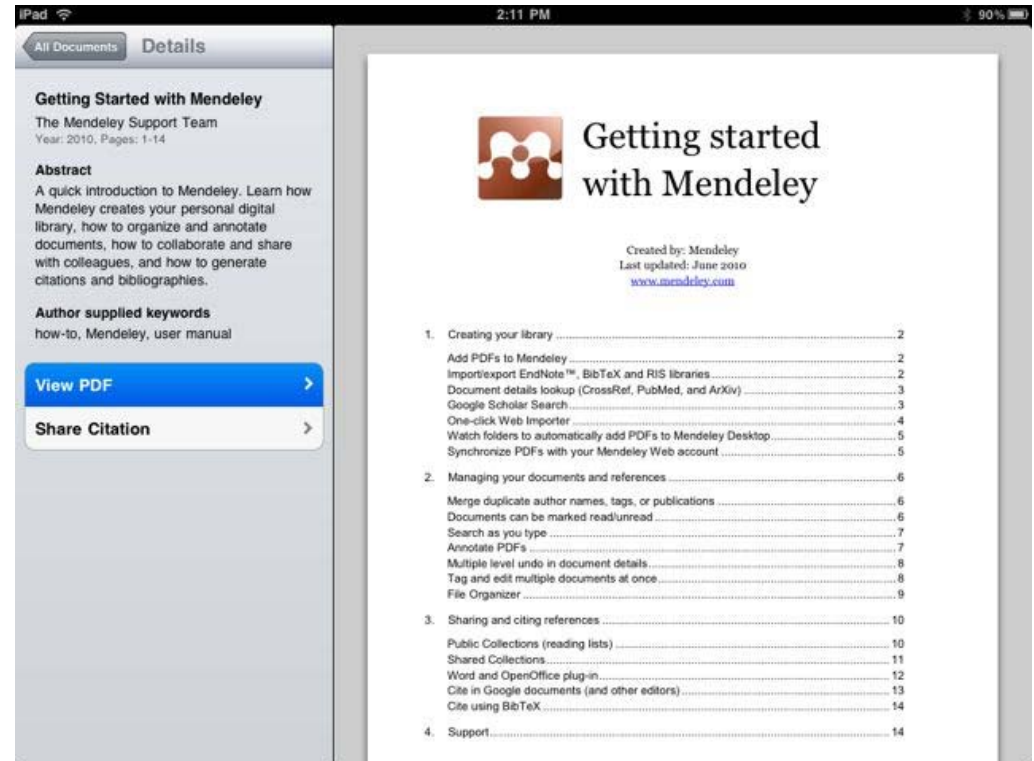

Mendeley Lite iPad